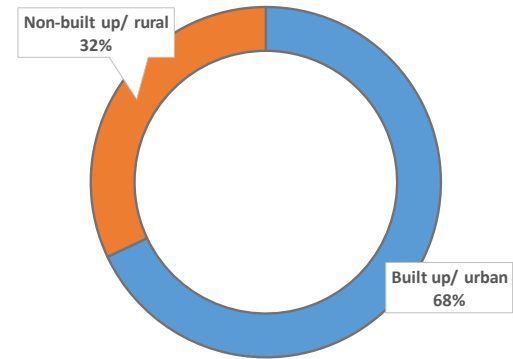

North Lincolnshire: Injury Collisions by Road Type
Jan - Dec 2019*