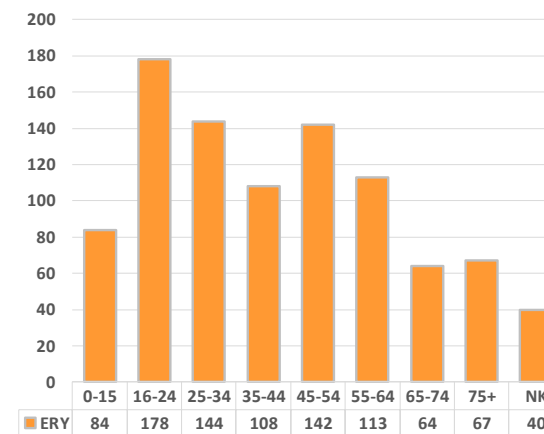

\*provisional data as of 06/01/2020

**East Riding of Yorkshire: Injury Collisions by Road Type**  
Jan - Dec 2019\*

\*provisional data as of 06/01/2020

**East Riding of Yorkshire: Road casualties by road user class**  
Jan - Dec 2019\*

\*provisional data as of 06/01/2020

**East Riding of Yorkshire: Road casualties by age**  
Jan - Dec 2019\*