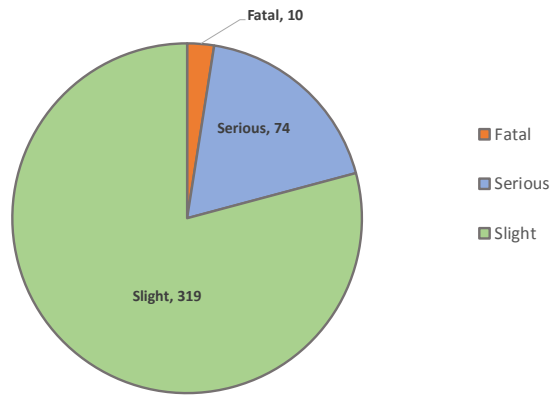

**Hull: Road casualties by age**  
Jan - Dec 2019\*

# North Lincolnshire Collisions and Casualties 2019 YTD

For more information visit our site at <http://www.saferoadshumber.com/>

\*provisional data as of 06/01/2020

**North Lincolnshire: Number of Injury Collisions**  
Jan - Dec 2019\*