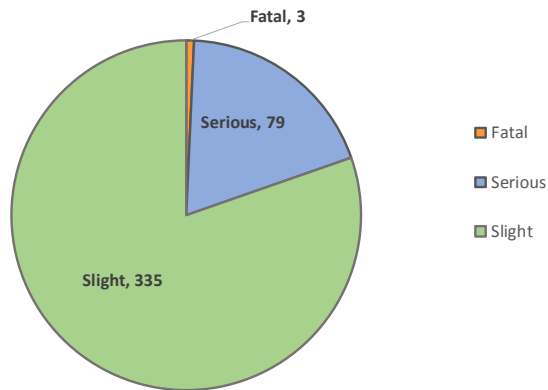

North East Lincolnshire Collisions and Casualties 2019 YTD

For more information visit our site at <http://www.saferroadshumber.com/>

*provisional data as of 06/01/2020

North East Lincolnshire: Number of Injury Collisions
Jan - Dec 2019*