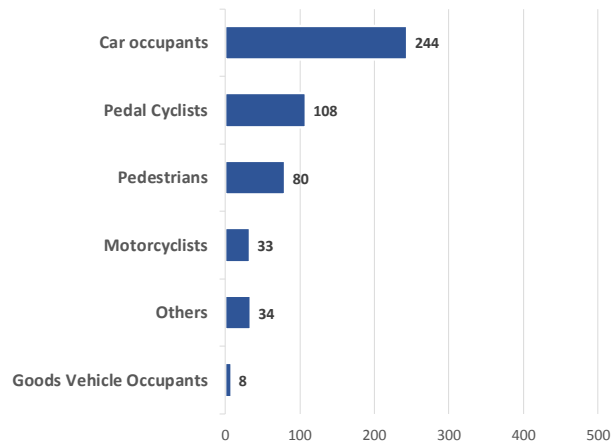

North East Lincolnshire: Road casualties by road user class
Jan - Dec 2019*