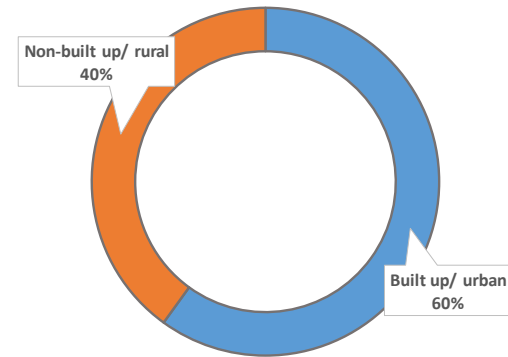

East Riding of Yorkshire: Injury Collisions by Road Type
Jan - Dec 2019*