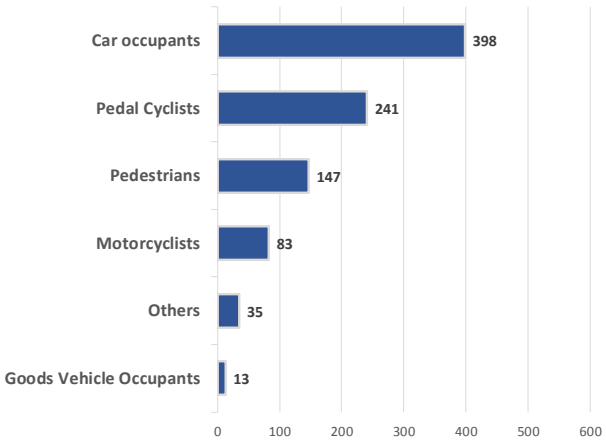

Hull: Road casualties by road user class
Jan - Dec 2019*