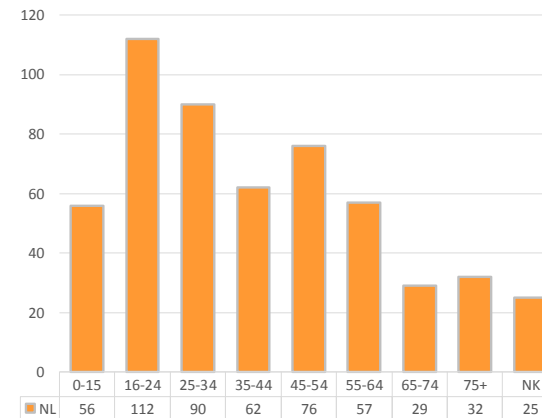

# North Lincolnshire Collisions and Casualties 2019 YTD

For more information visit our site at <http://www.saferoadshumber.com/>

\*provisional data as of 06/01/2020

**North Lincolnshire: Number of Injury Collisions**  
Jan - Dec 2019\*

\*provisional data as of 06/01/2020

**North Lincolnshire: Injury Collisions by Road Type**  
Jan - Dec 2019\*

\*provisional data as of 06/01/2020

**North Lincolnshire: Road casualties by road user class**  
Jan - Dec 2019\*

\*provisional data as of 06/01/2020

**North Lincolnshire: Road casualties by age**  
Jan - Dec 2019\*