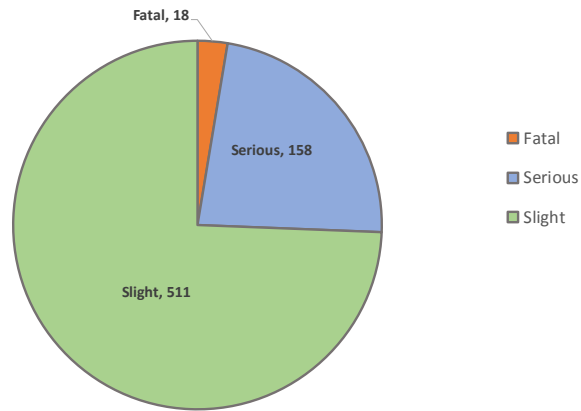

# East Riding of Yorkshire Collisions and Casualties 2019 YTD

For more information visit our site at <http://www.saferroadshumber.com/>

\*provisional data as of 06/01/2020

**East Riding of Yorkshire: Number of Injury Collisions**  
Jan - Dec 2019\*

\*provisional data as of 06/01/2020

**East Riding of Yorkshire: Injury Collisions by Road Type**  
Jan - Dec 2019\*

\*provisional data as of 06/01/2020

**East Riding of Yorkshire: Road casualties by road user class**  
Jan - Dec 2019\*

\*provisional data as of 06/01/2020

**East Riding of Yorkshire: Road casualties by age**  
Jan - Dec 2019\*