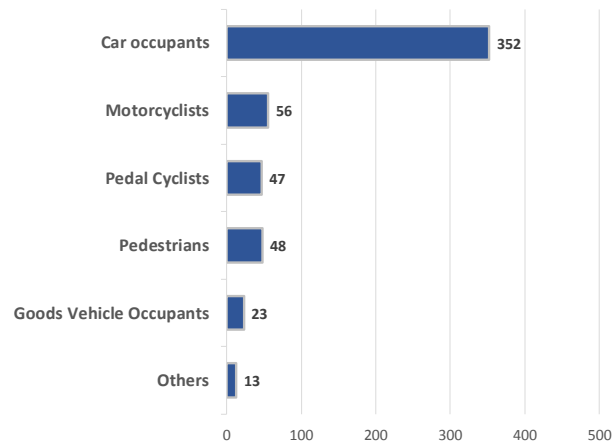

North Lincolnshire: Road casualties by road user class
Jan - Dec 2019*