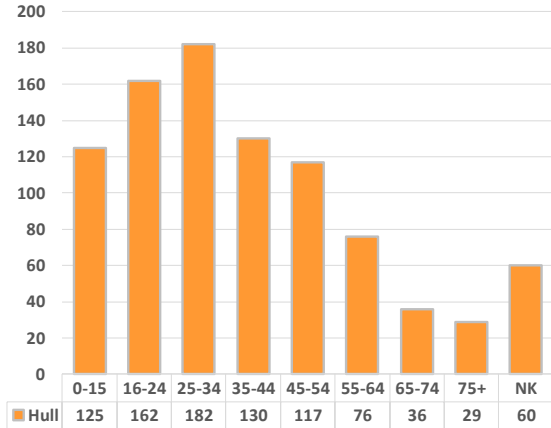

\*provisional data as of 06/01/2020

**Hull: Injury Collisions by Road Type**  
Jan - Dec 2019\*

\*provisional data as of 06/01/2020

**Hull: Road casualties by road user class**  
Jan - Dec 2019\*

\*provisional data as of 06/01/2020

**Hull: Road casualties by age**  
Jan - Dec 2019\*