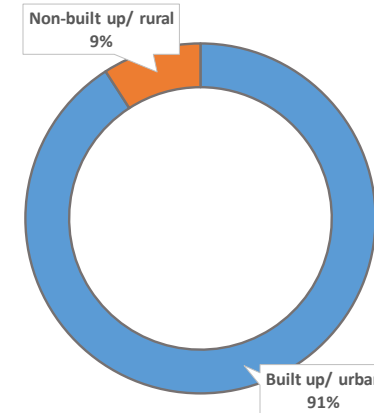

North East Lincolnshire: Injury Collisions by Road Type
Jan - Dec 2019*