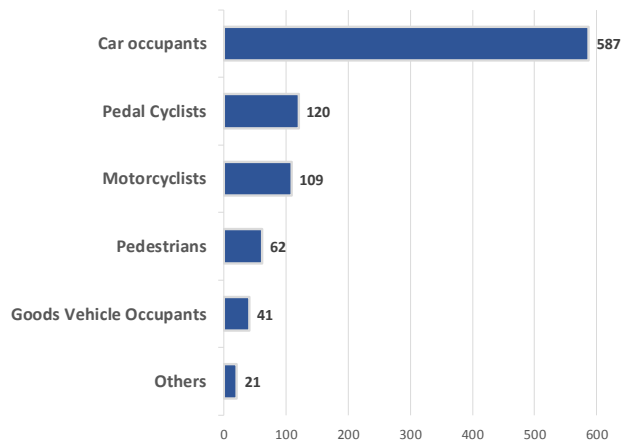

# East Riding of Yorkshire Collisions and Casualties 2019 YTD

For more information visit our site at <http://www.saferroadshumber.com/>

\*provisional data as of 06/01/2020

**East Riding of Yorkshire: Number of Injury Collisions**  
Jan - Dec 2019\*

\*provisional data as of 06/01/2020

**East Riding of Yorkshire: Injury Collisions by Road Type**  
Jan - Dec 2019\*

\*provisional data as of 06/01/2020

**East Riding of Yorkshire: Road casualties by road user class**  
Jan - Dec 2019\*