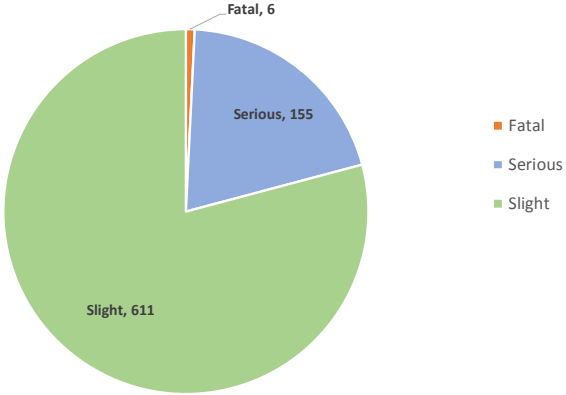

Hull Collisions and Casualties 2019 YTD

For more information visit our site at <http://www.saferoadshumber.com/>

*provisional data as of 06/01/2020

Hull: Number of Injury Collisions
Jan - Dec 2019*